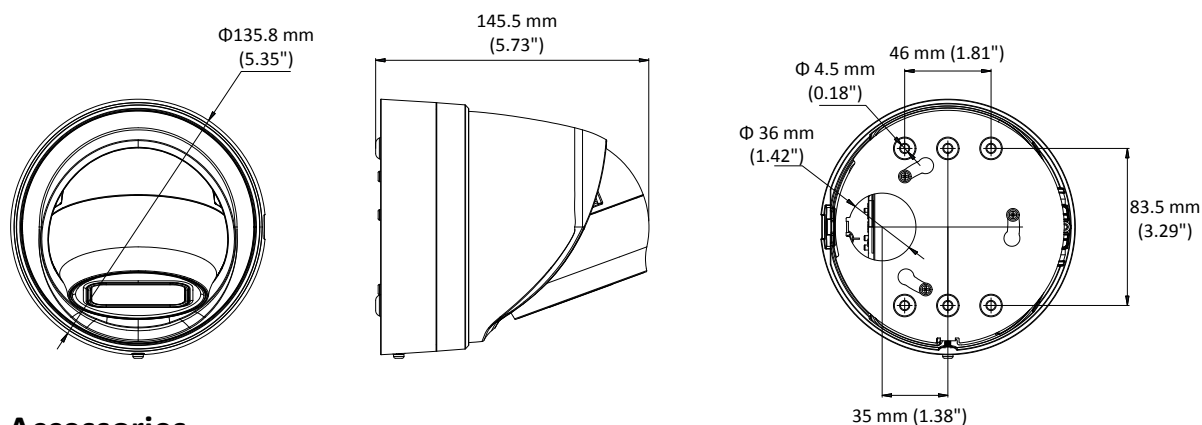

## Specifications

<b>Camera</b>	
Image Sensor	1/2.5" Progressive Scan CMOS
Min. Illumination	Color: 0.01 Lux @ (F1.2, AGC ON), 0 Lux with IR Color: 0.014 Lux @ (F1.4, AGC ON), 0 Lux with IR
Shutter Speed	1/3 s to 1/100,000 s
Slow Shutter	Support
Day & Night	IR Cut Filter
Digital Noise Reduction	3D DNR
WDR	120dB
3-Axis Adjustment	Pan: 0° to 355°, tilt: 0° to 75°, rotate: 0° to 360°
<b>Lens</b>	
Focal length	2.8 to 12 mm
Aperture	F1.4
FOV	Horizontal field of view: 115° to 35° Vertical field of view: 60° to 19° Diagonal field of view: 146° to 38.5°
Lens Mount	Ø14
<b>IR</b>	
IR Range	Up to 30 m
Wavelength	850nm
<b>Compression Standard</b>	
Video Compression	Main stream: H.265+/H.265/H.264+/H.264 Sub stream: H.265/H.264/MJPEG Third stream: H.265/H.264
H.264 Type	Main Profile/High Profile
H.265 Type	Main Profile
Video Bit Rate	32 Kbps to 16 Mbps
Audio Compression	G.711/G.722.1/G.726/MP2L2/PCM
Audio Bit Rate	64Kbps(G.711)/16Kbps(G.722.1)/16Kbps(G.726)/32-192Kbps(MP2L2)
<b>Smart Feature-set</b>	
Behavior Analysis	Line crossing detection, intrusion detection, unattended baggage detection, object removal detection
Face Detection	Support
Region of Interest	Support 1 fixed region for main stream and sub stream
<b>Image</b>	
Max. Resolution	3840 × 2160
Main Stream	50Hz: 20 fps (3840 × 2160), 25 fps (2944 × 1656, 2560 × 1440, 1920 × 1080, 1280 × 720) 60Hz: 20 fps (3840 × 2160), 30 fps (2944 × 1656, 2560 × 1440, 1920 × 1080, 1280 × 720)
Sub Stream	50Hz: 25fps (640 × 360, 352 × 288) 60Hz: 30fps (640 × 360, 352 × 240)
Third Stream	50Hz: 25fps (1280 × 720, 640 × 360, 352 × 288) 60Hz: 30fps (1280 × 720, 640 × 360, 352 × 240)
Image Enhancement	BLC/3D DNR
Image Setting	Rotate mode, saturation, brightness, contrast, sharpness adjustable by client software or web browser

## Dimensions